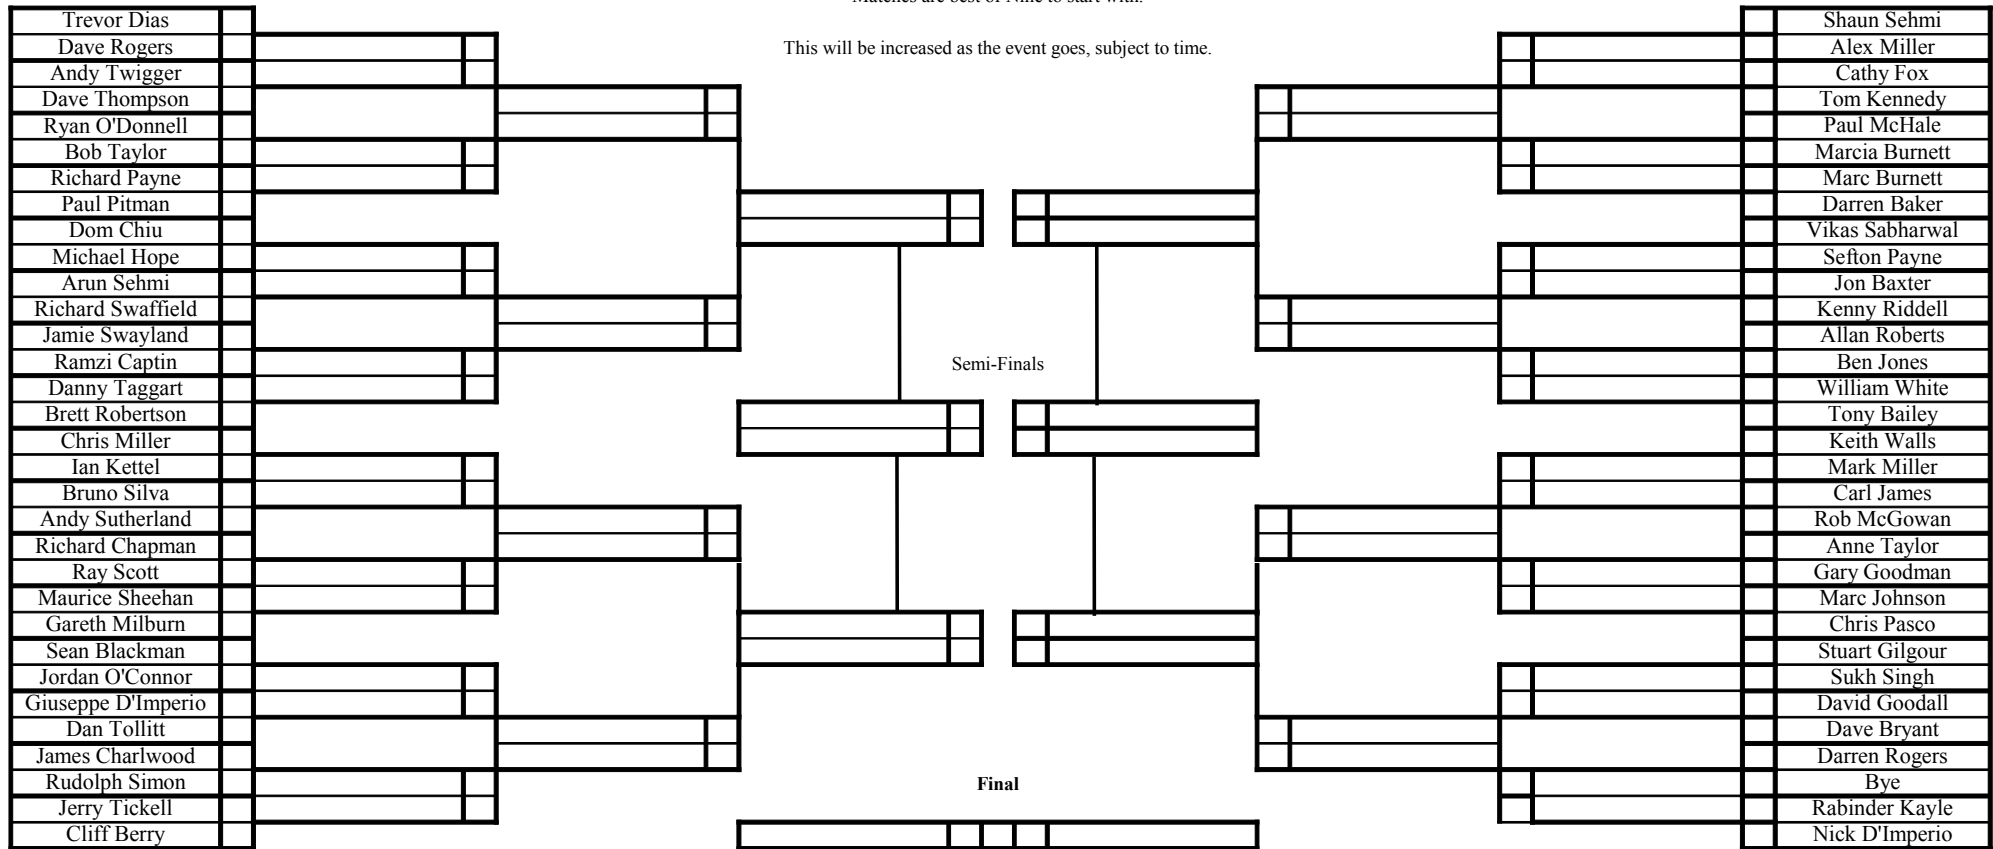

## 2010 REGION OPEN: MAIN EVENT

1st Round  
10.30 Start

2nd Round

Last 16

Quarter/Semis

Quarter/Semis

Last 16

2nd Round

1st Round  
11.30 start

Matches are best of Nine to start with.

This will be increased as the event goes, subject to time.

Semi-Finals

Final