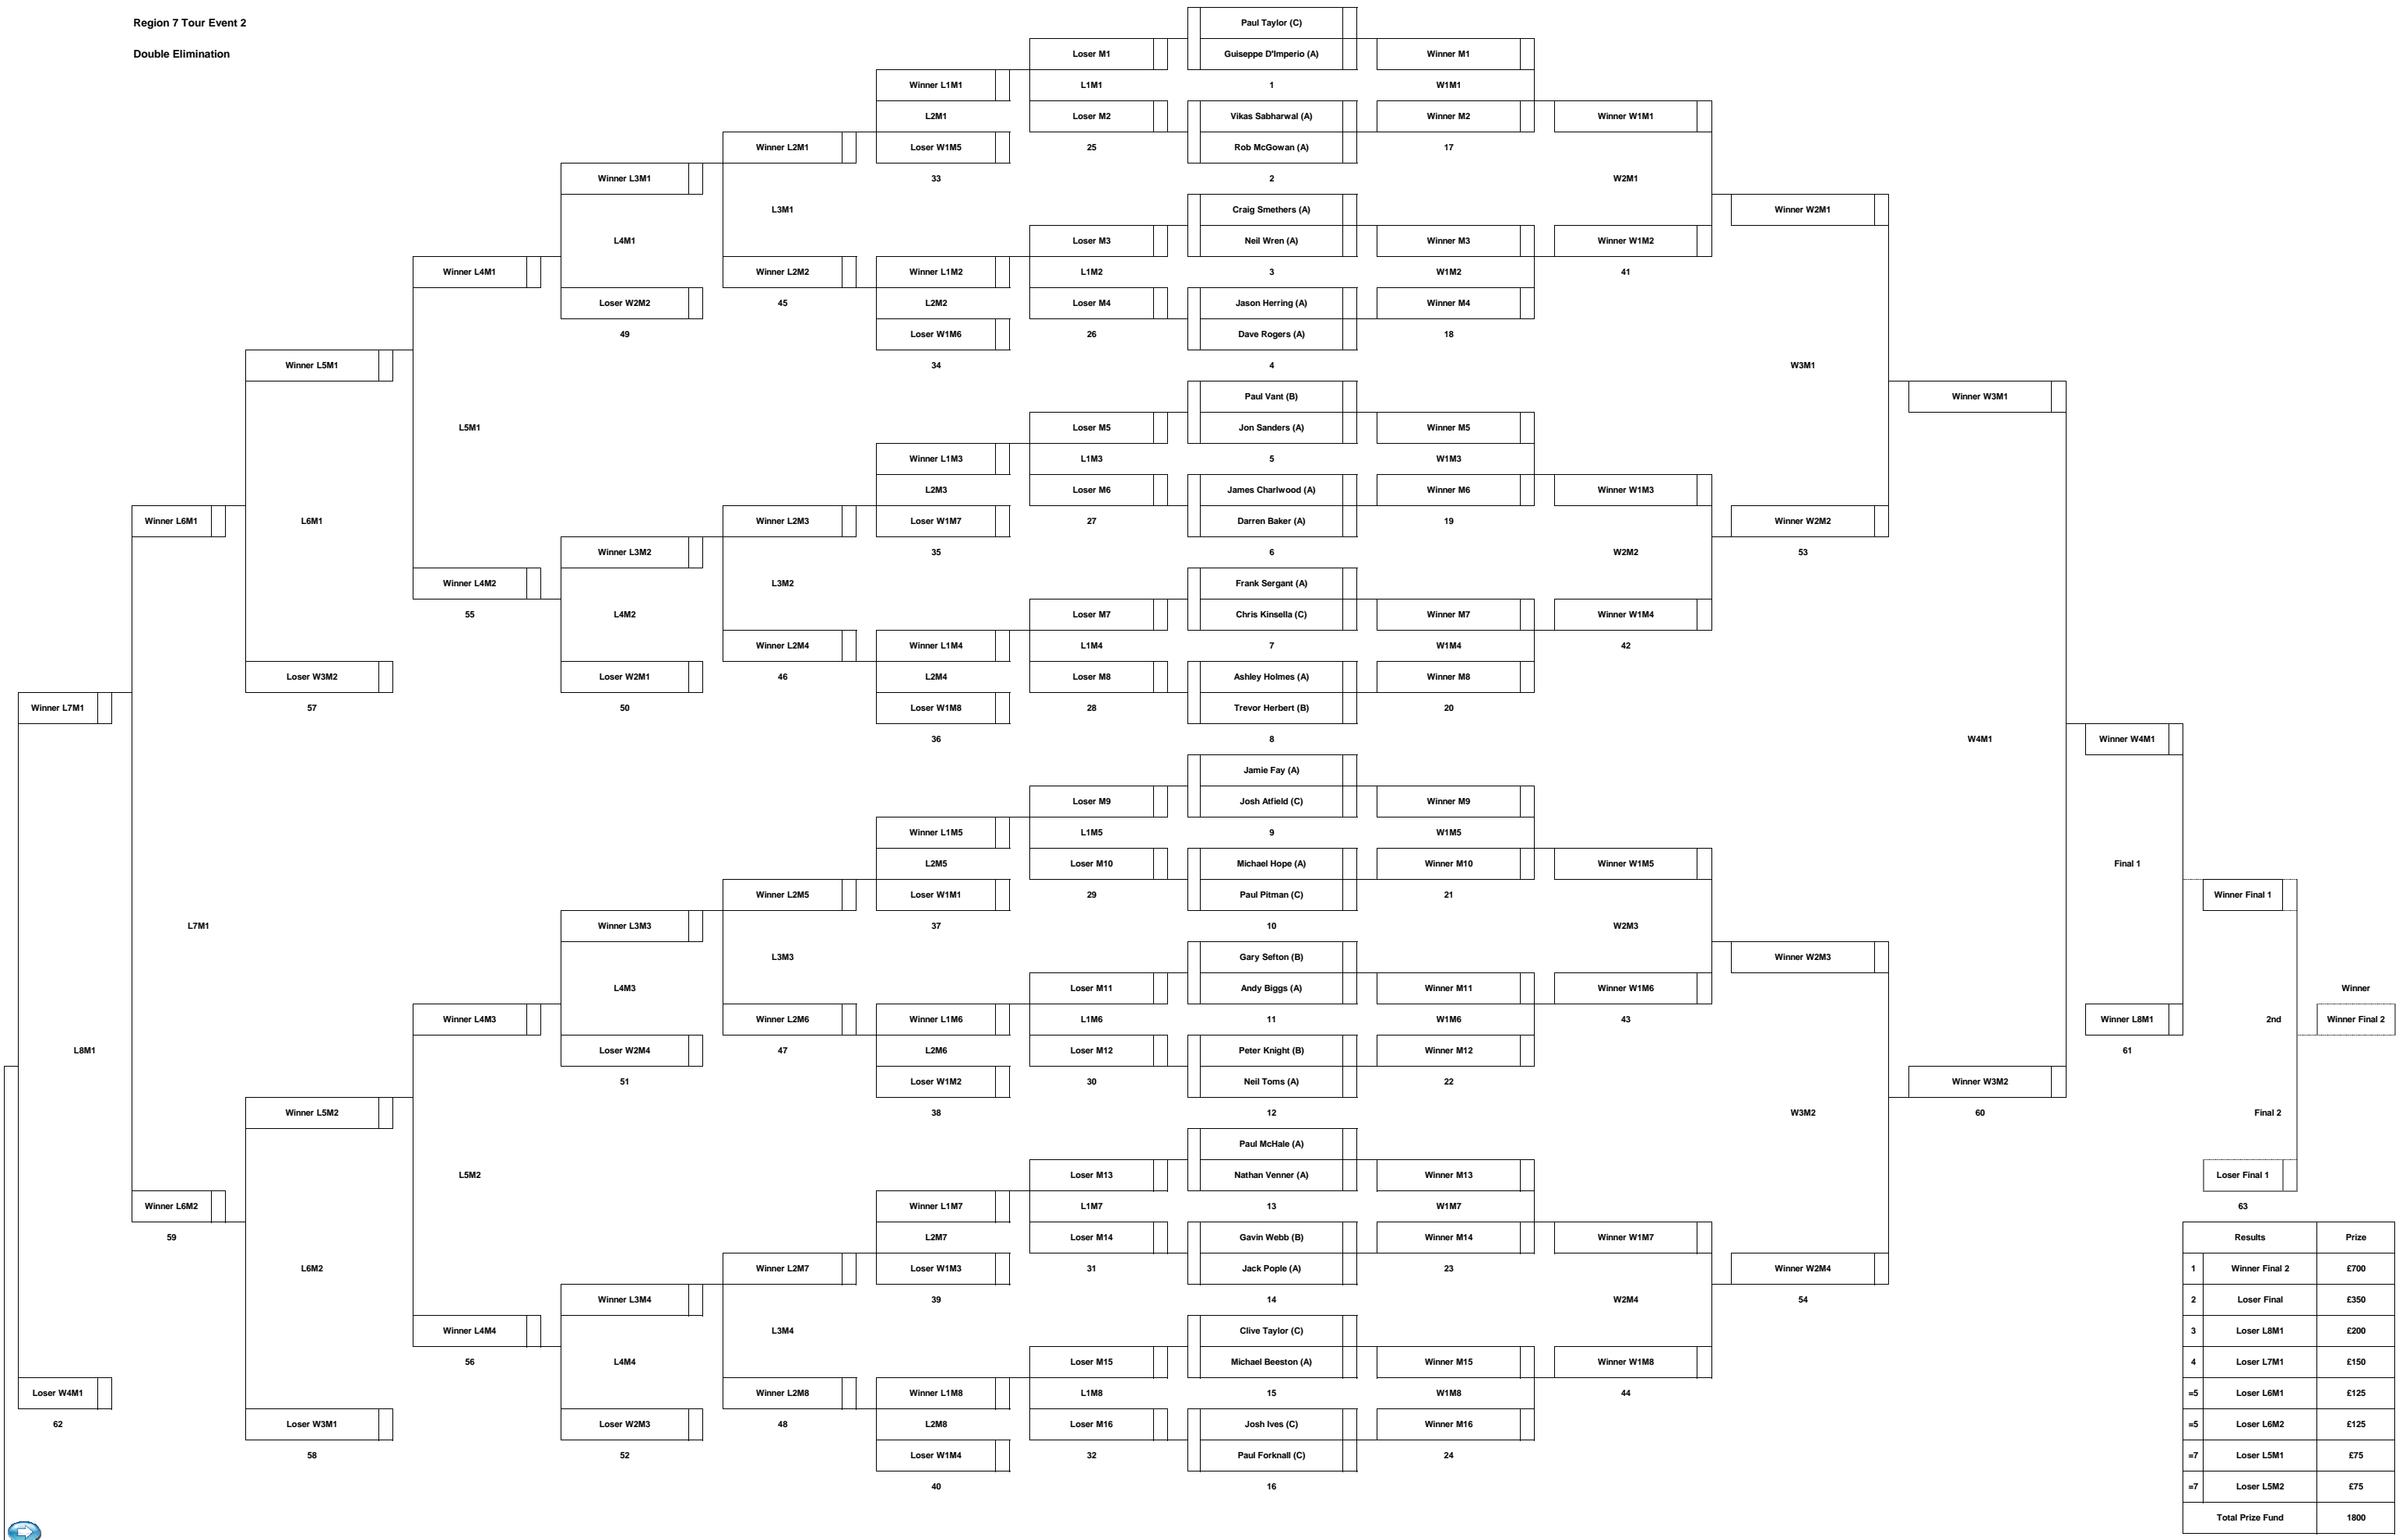

Region 7 Tour Event 2

Double Elimination

Losers

Winners

Best of 13 -->

Results	Prize
1 Winner Final 2	£700
2 Loser Final	£350
3 Loser L8M1	£200
4 Loser L7M1	£150
=5 Loser L6M1	£125
=5 Loser L6M2	£125
=7 Loser L5M1	£75
=7 Loser L5M2	£75
Total Prize Fund	1800

To Final